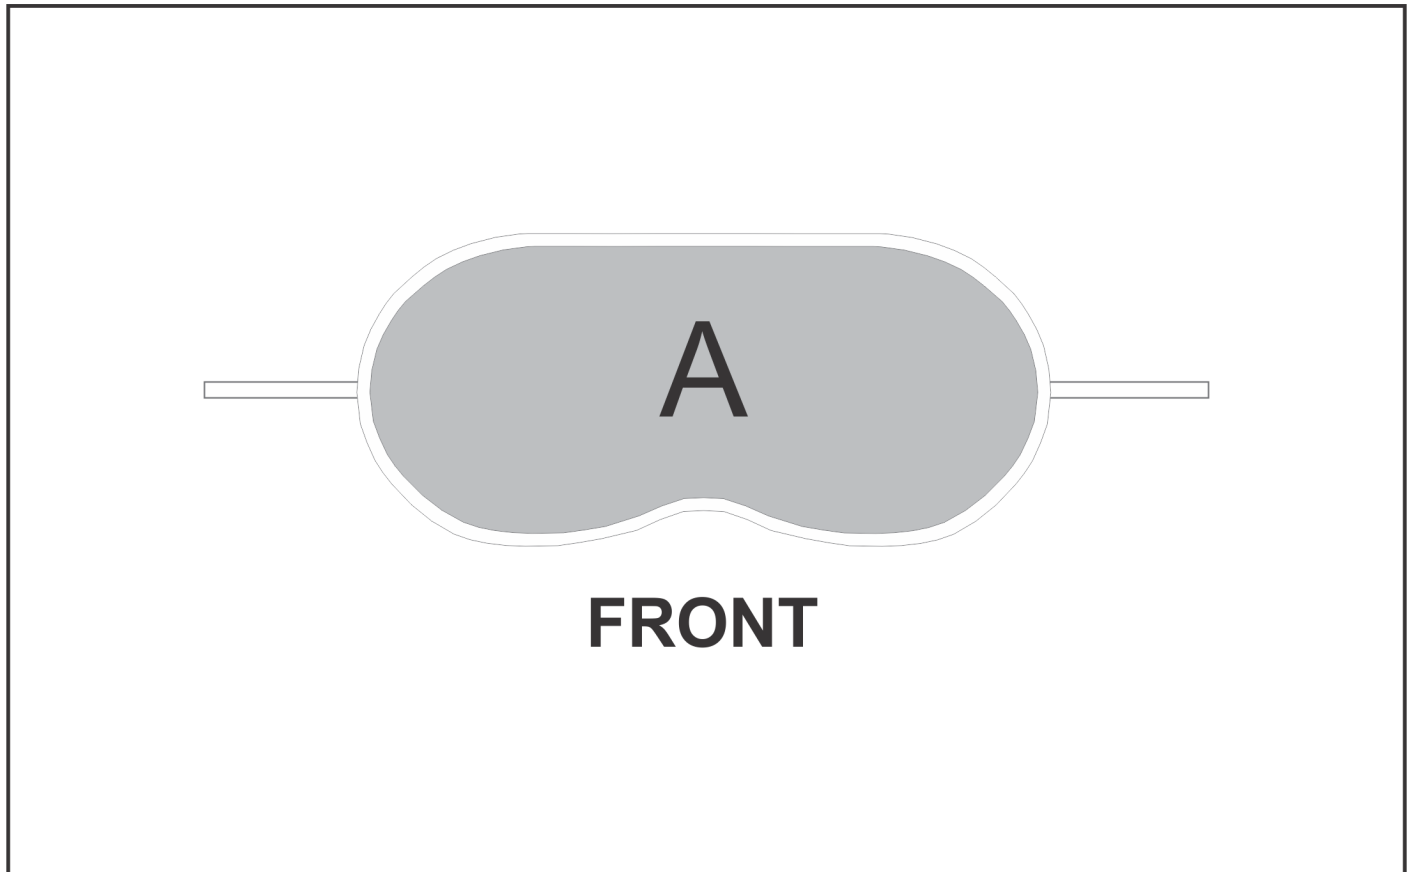

SG-HP-84-G

PPS Hoppla Sleight Eye Mask

Need to know:

- Includes 1-Position Sublimation (setup fees apply)
- **Please Note: We cannot guarantee 100% logo Alignment on all Brandable Panels.**

Branding Options:

Position A

1. Custom Sublimation A (CPSUB-A)
Full Colour
Size: 202mm wide x 97mm high